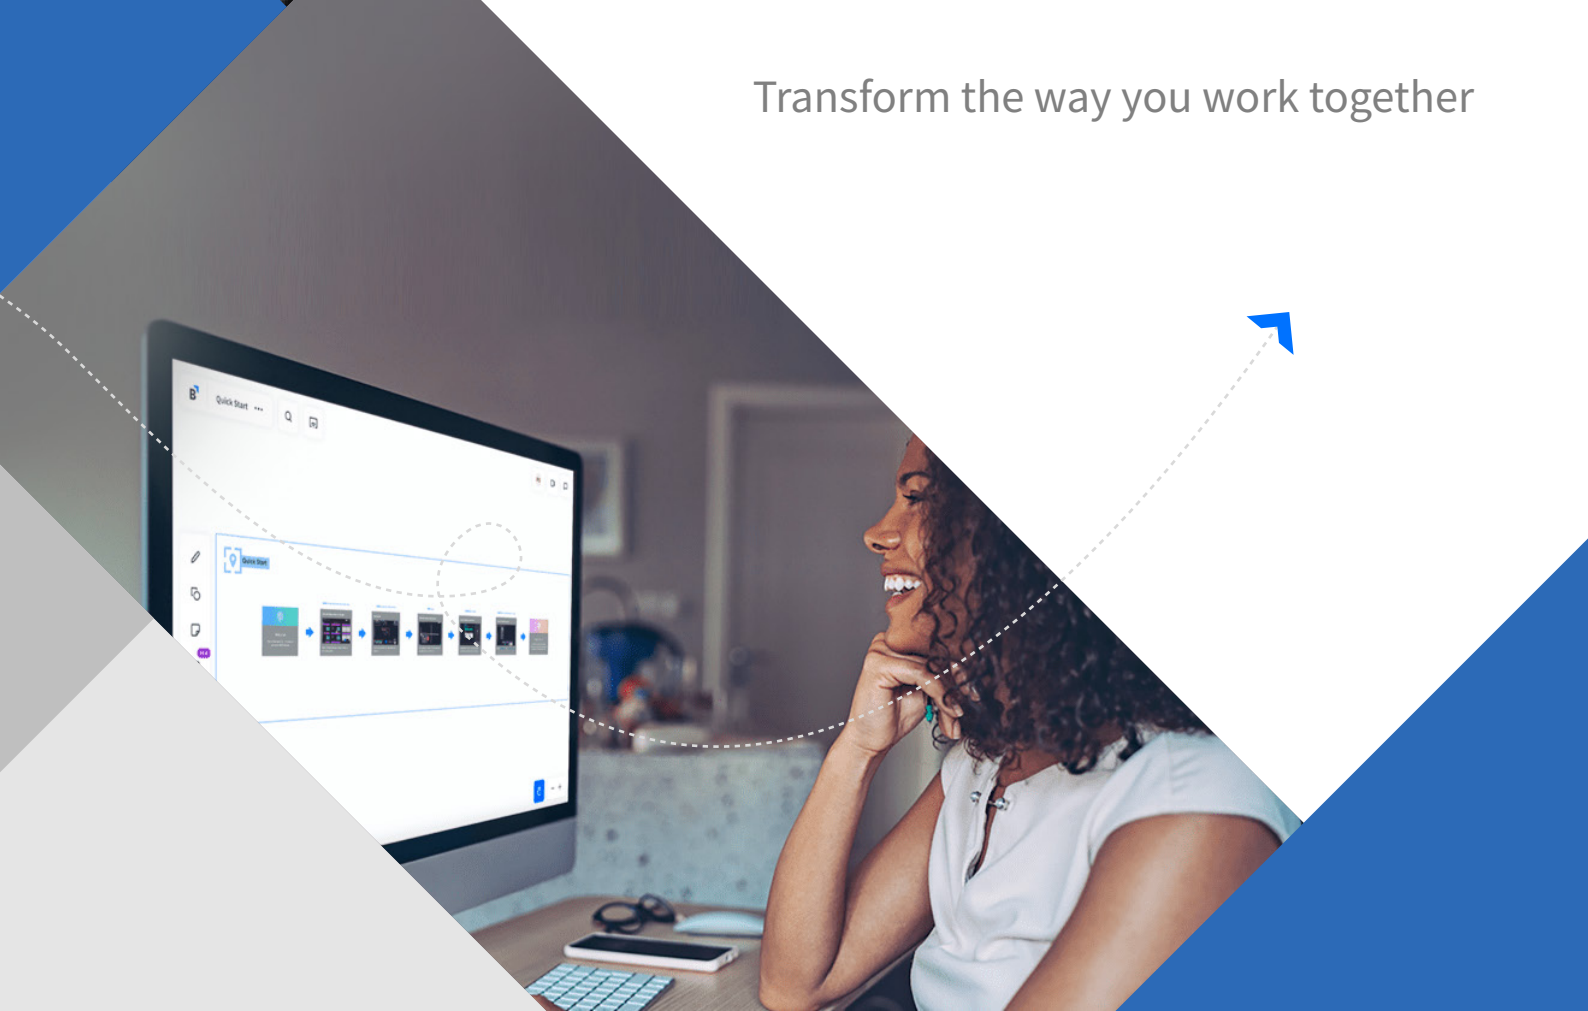

all-waveav

Turbocharge Your Team/ Zoom Rooms Experience with Bluescape

Transform the way you work together

Everyone on the **same page**

The Pandemic changed the way teams work around the world. What used to be a simple in-person meeting has now turned into a virtual collaborative experience. This shift to distributed working hasn't been easy though. The biggest hurdles being collaboration, file sharing and teamwork.