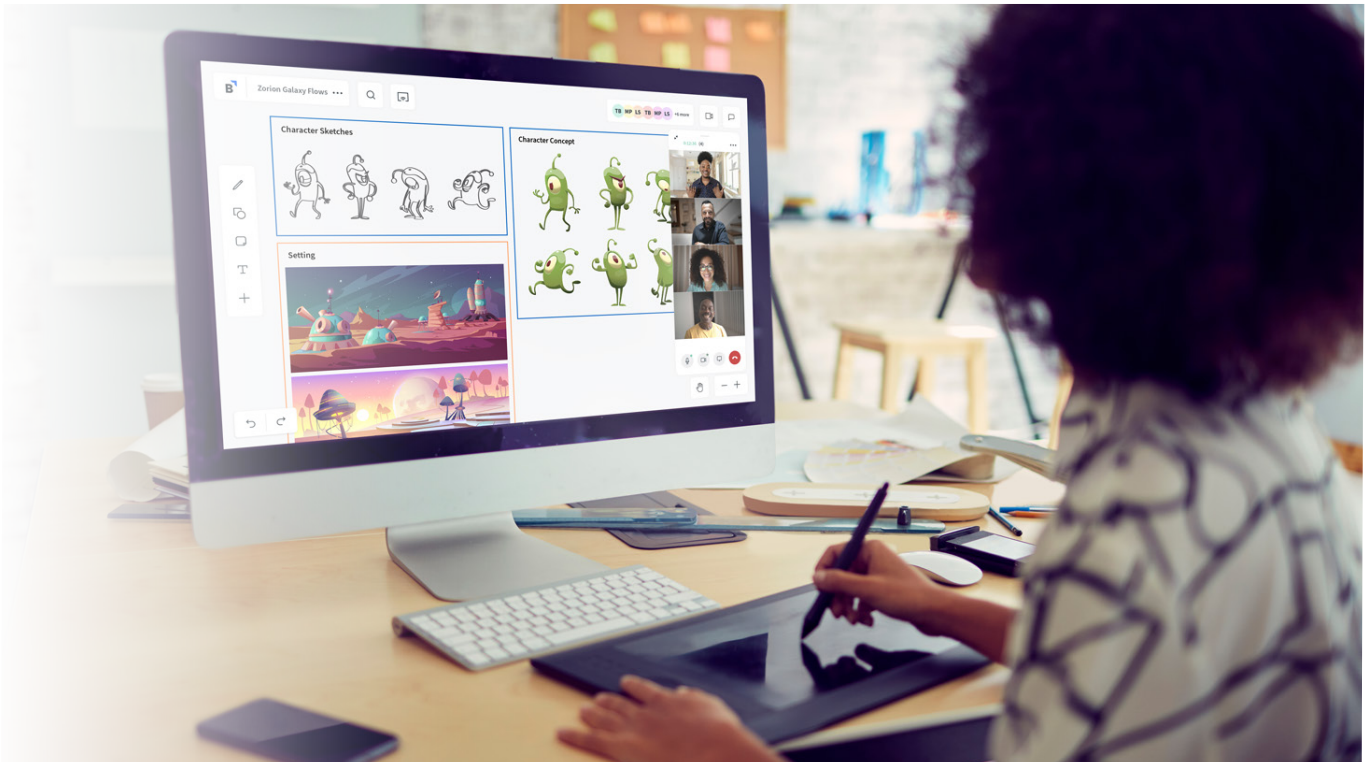

Meeting Room Set-up

- Interactive display
- Video bar
- HDMI i/n
- Casting from Laptop to Big IFP
- Laptop

Remote Location Set-up

- Screen one
- USB Cable
- Interactive Screen two

Experience **Visual Collaboration** at its best with Bluescape.