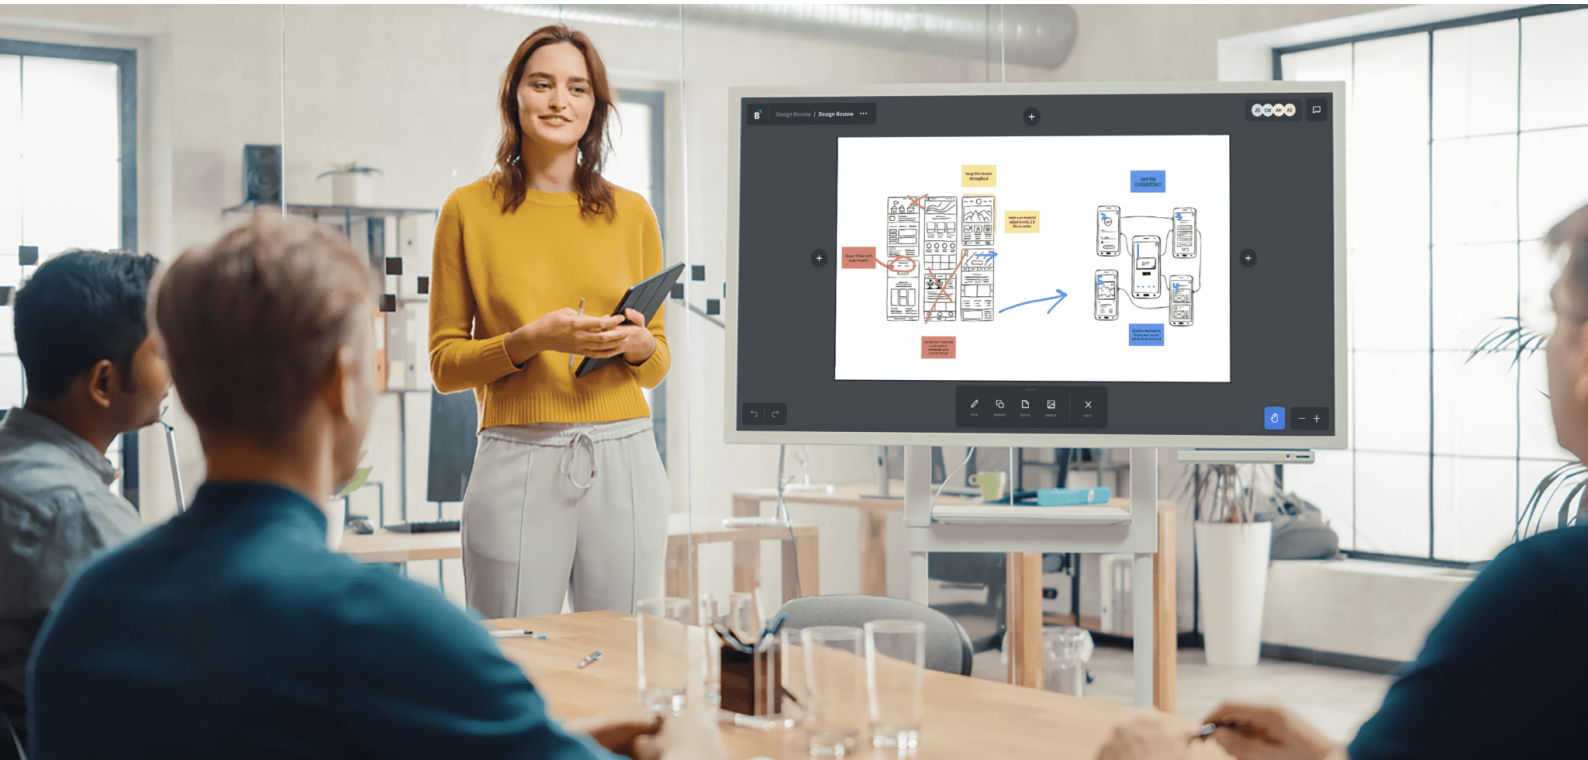

Maximise Bluescape Capabilities with the right setup

BLUESCAPE®

Bluescape enables better visual collaboration, effective decision-making and improves team engagement. However, to truly experience the benefits of Bluescape, we at AllWave AV suggest enabling a complete AV setup in the form of a **“Decision Room.”**

Office setup can be designed with interactive Display and all-in-one Video bars like Quantum Leap. This setup makes the decision room tables clutter-free, aesthetically pleasing and functional. For the WFA setup, the remote workforce can use either laptops or an interactive screen

Bluescape A Truly Hybrid Complete Solution

- Bluescape can be deployed to any kubernetes container-based cloud platform such as Amazon web services, Microsoft Azure and Google cloud platform
- It integrates with productivity suites, cloud storage platforms, conferencing solutions, design applications and even product tracking software like Adobe illustrator , Adobe Photoshop, Amazon Chime SDK, Box , etc
- Bluescape Supports SSO and custom permissions, roles and user-level authorization