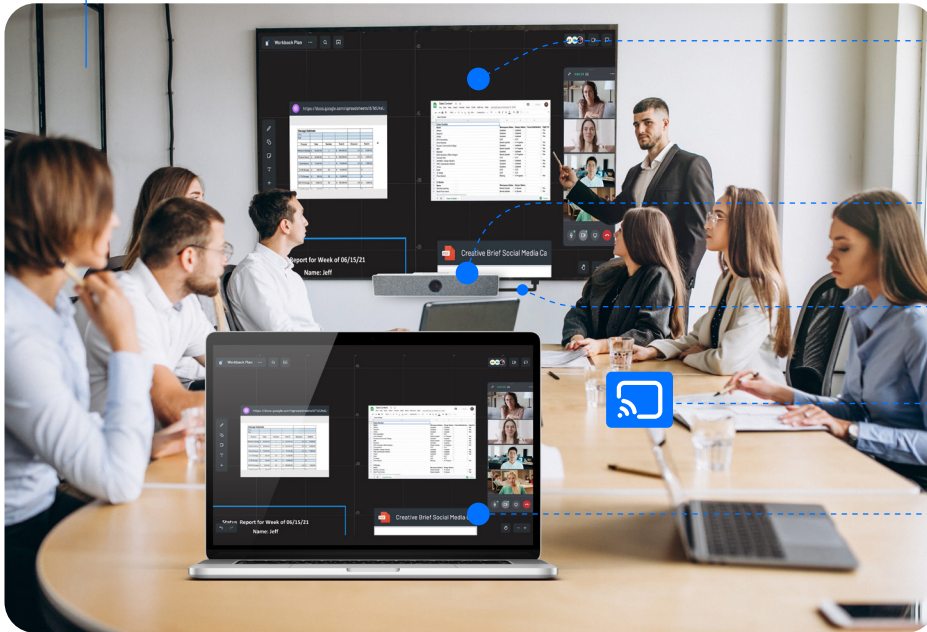

With an advanced setup you can enable your teams to work, collaborate and communicate much more efficiently.

Transform your office into a truly hybrid workplace. With the right setup your team can reap the benefits of Bluescape platform to the fullest.

Meeting Room Set-up

- Interactive display
- Video bar
- HDMI i/n
- Casting from Laptop to Big IFP
- Laptop