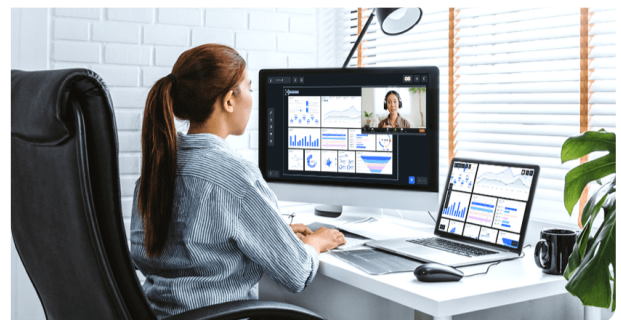

Bluescape helps teams collaborate in real-time. The meeting experience is greatly transformed with this collaborative solution.

Before

- Share files, content and information
- Prepare for meetings and finalise presentations

During

- Share multiple screen, annotate and collaborate seamlessly
- Save the work progress of all the team discussions and data

After

- Get started where you left off in previous meeting
- Save time of recaps for easy and quick decision making

Office setup can be designed with interactive Display and all-in-one Video bars like Quantum Leap. This setup makes the decision room tables clutter-free, aesthetically pleasing and functional. For the WFA setup, the remote workforce can use either laptops or an interactive screen